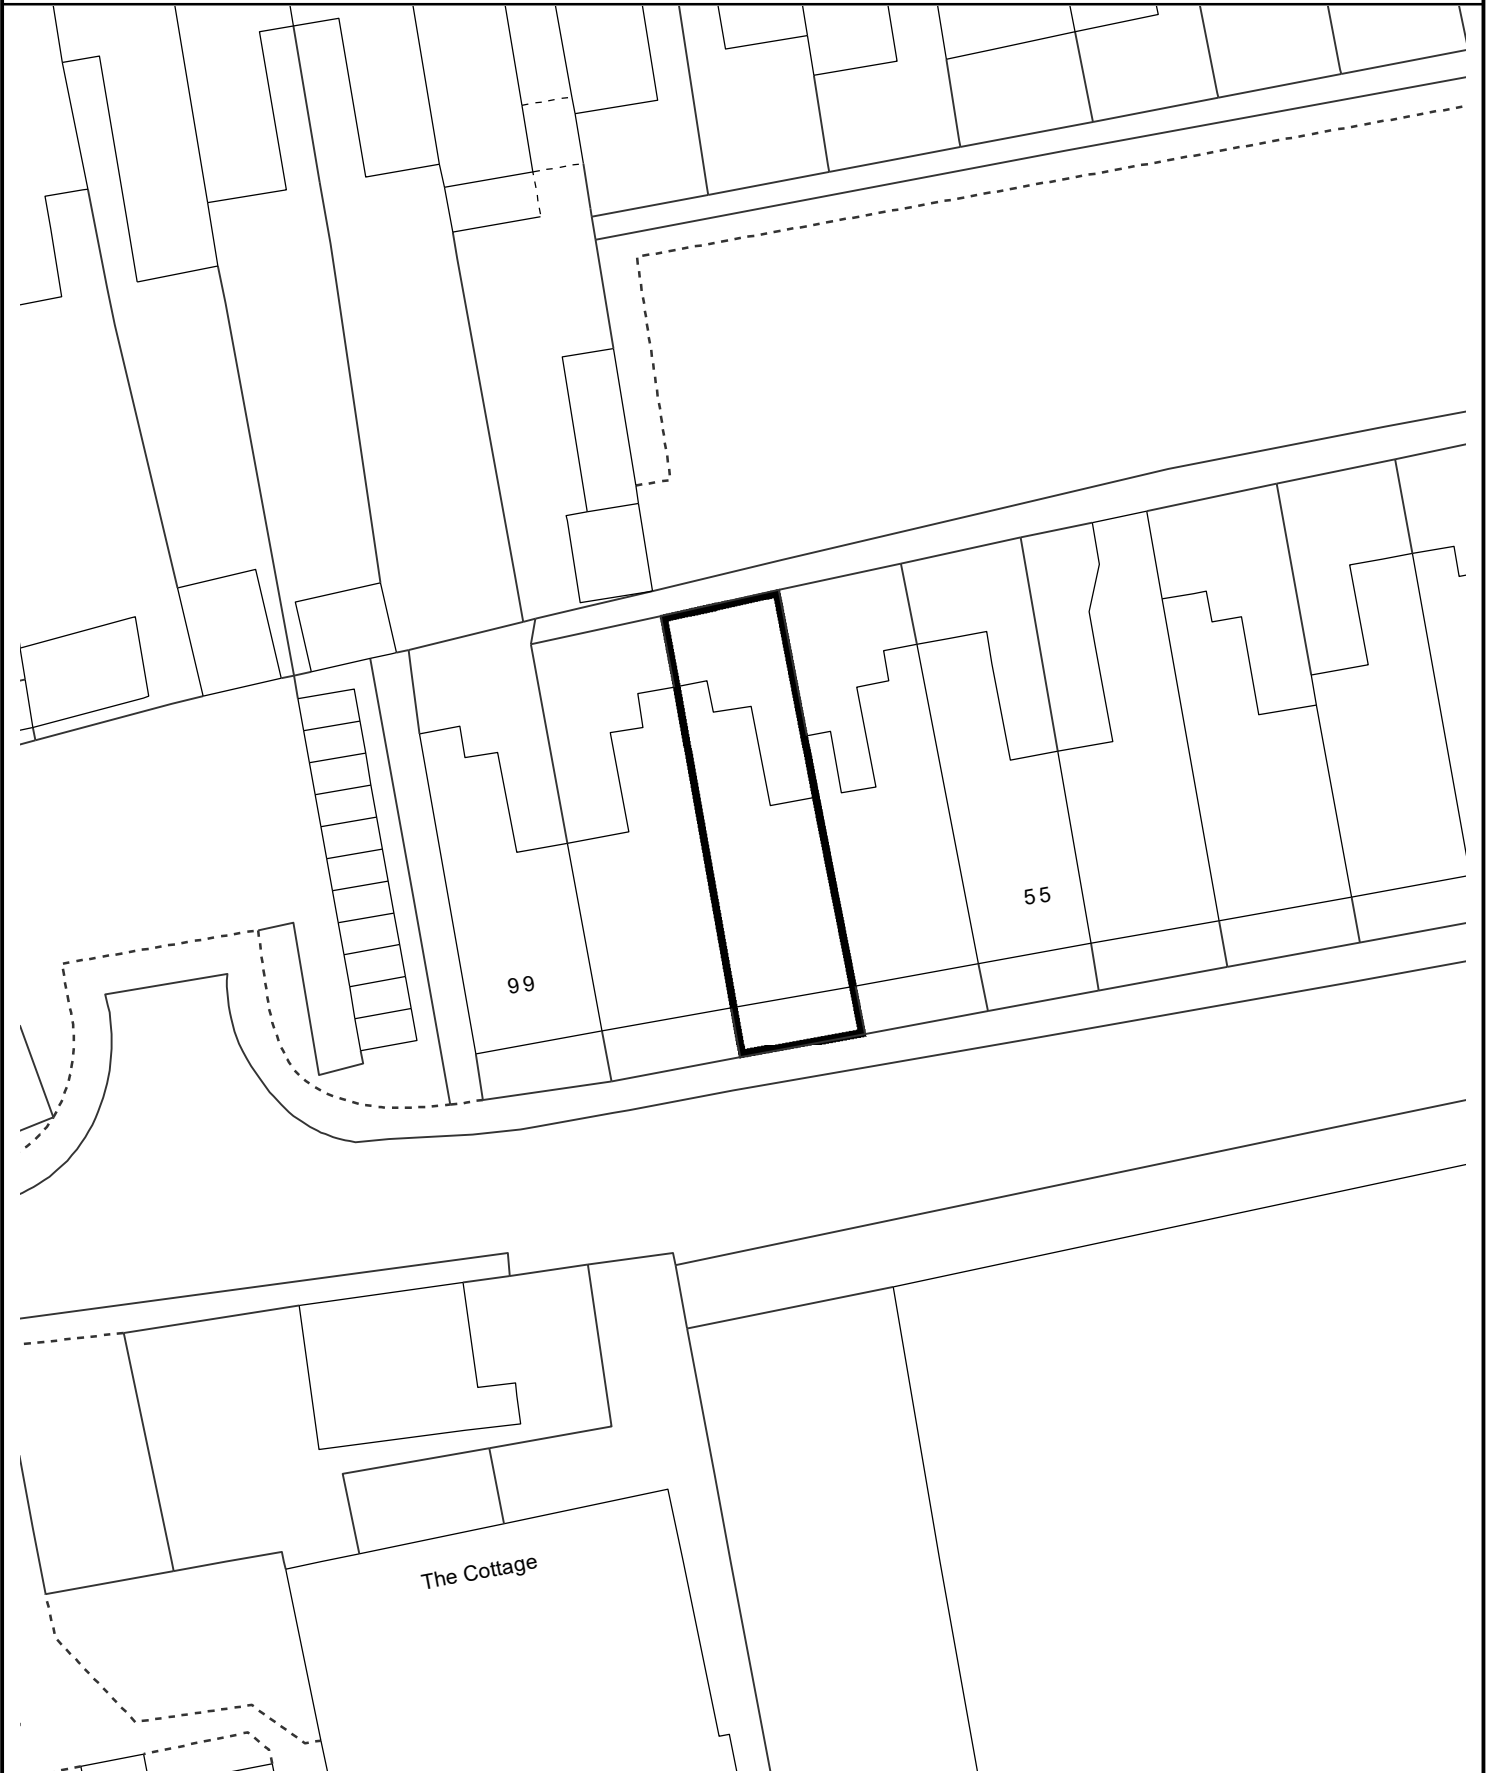

## 7 Winton Place, Worthing

Reproduced from or based upon the 2021 Ordnance Survey mapping with the permission of the Controller of HMSO (c) Crown Copyright reserved. Unauthorised production infringes Crown Copyright and may lead to prosecution. WSCC Licence 100023447.